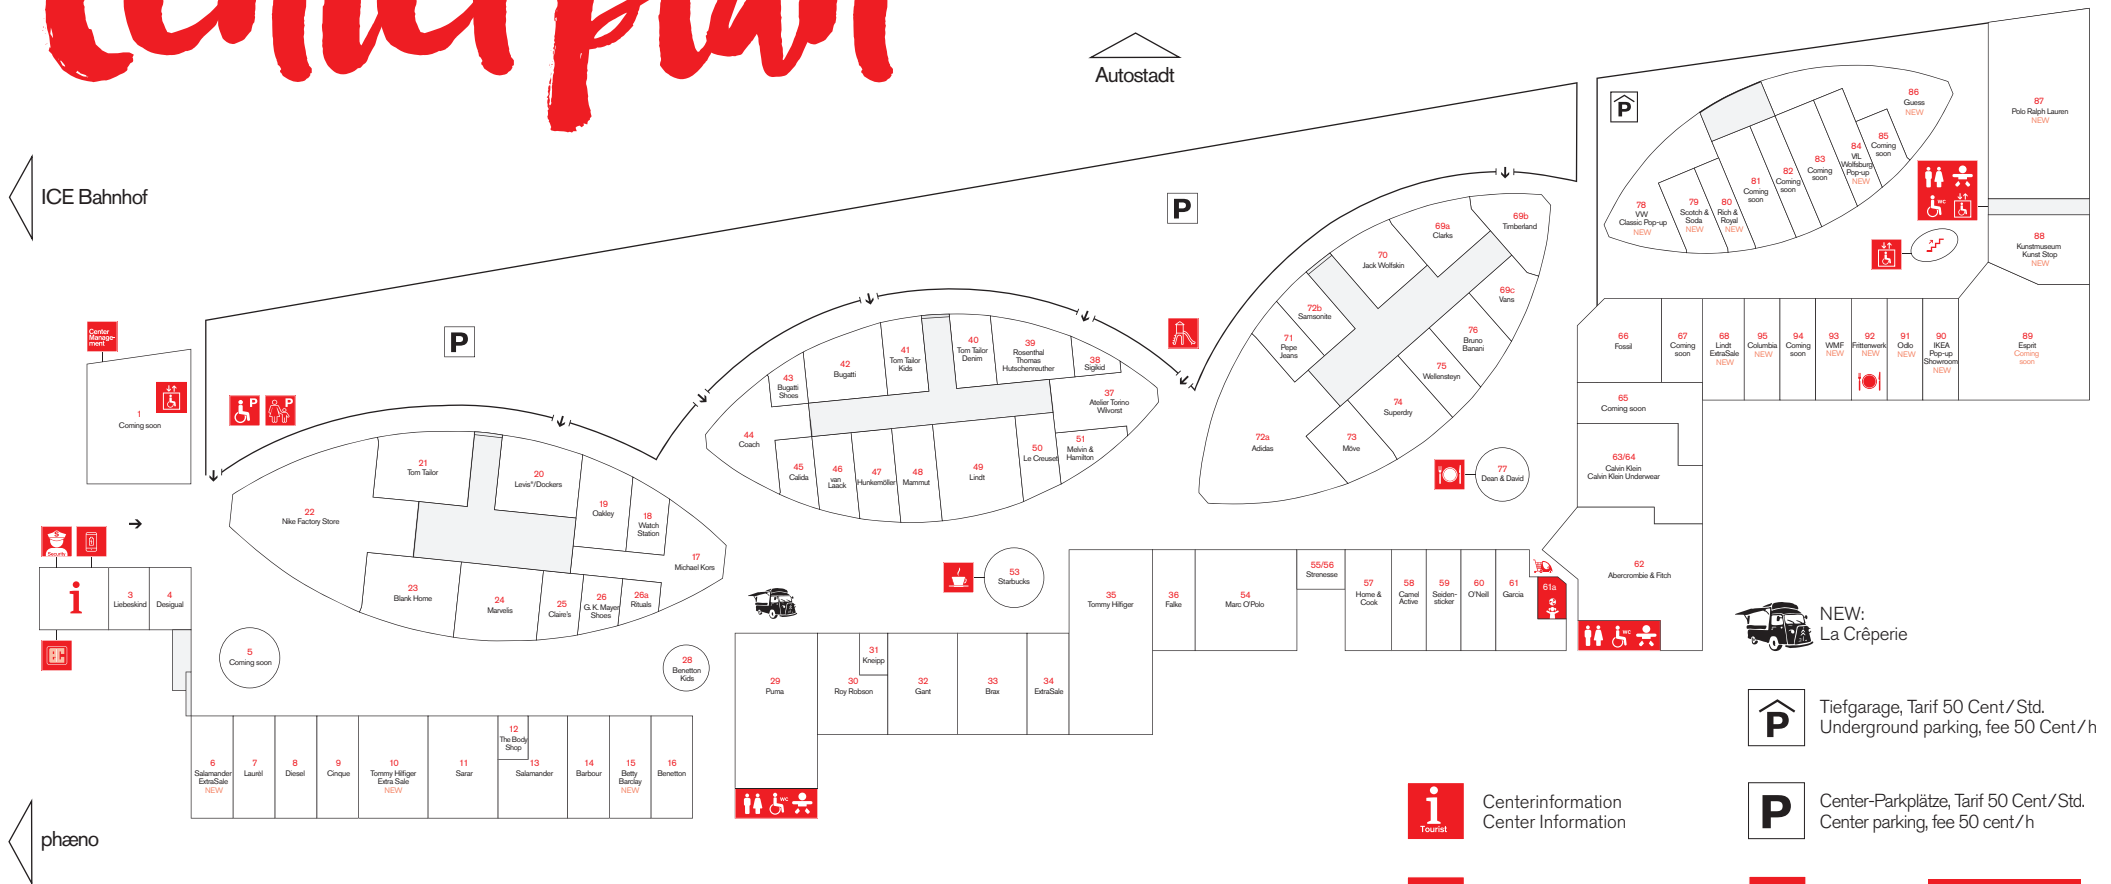

Centerplan

Sicherheitsbüro
Security office

Toiletten
Public toilets

Restaurant

Zugang Einkaufsstraße
Mall entrance

Kidscabs

Kinderspielplatz
Children's playground

Wickelraum
Baby change

MODE | FASHION

62	ABERCROMBIE & FITCH	48	MAMMUT
72A	ADIDAS	54	MARC O'POLO
37	ATELIER TORINO	24	MARVELIS
14	BARBOUR	17	MICHAEL KORS
16	BENETTON	22	NIKE FACTORY STORE
15	NEW: BETTY BARCLAY	60	O'NEILL
33	BRAX	19	OAKLEY
76	BRUNO BANANI	71	PEPE JEANS
42	BUGATTI	87	NEW: POLO RALPH LAUREN
45	CALIDA	29	PUMA
63/64	CALVIN KLEIN	80	NEW: RICH & ROYAL
58	CAMEL ACTIVE	26A	RITUALS
9	CINQUE	30	ROY ROBSON
44	COACH	11	SARAR
4	DESIGUAL	79	NEW: SCOTCH & SODA
8	DIESEL	59	SEIDENSTICKER
20	DOCKERS	55/56	STRENESSE
80	COMING SOON: ESPRIT	74	SUPERDRY
36	FALKE	69B	TIMBERLAND
32	GANT	21	TOM TAILOR
61	GARCIA	40	TOM TAILOR DENIM
86	NEW: GUESS	35	TOMMY HILFIGER
47	HUNKEMÖLLER	46	VAN LAACK
70	JACK WOLFSKIN	69C	VANS
7	LAURÉL	18	WATCH STATION
20	LEVI'S	75	WELLENSTEYN
3	LIEBESKIND	37	WILVORST

KINDER | KIDS

62	ABERCROMBIE & FITCH	22	NIKE FACTORY STORE
72A	ADIDAS	87	NEW: POLO RALPH LAUREN
28	BENETTON KIDS	29	PUMA
45	CALIDA	13	SALAMANDER
25	CLAIRE'S	38	SIGIKID
4	DESIGUAL	69B	TIMBERLAND
36	FALKE	41	TOM TAILOR KIDS
61	GARCIA	69C	VANS
70	JACK WOLFSKIN		

UNTERWÄSCHE & LINGERIE UNDERWEAR & LINGERIE

76	BRUNO BANANI	63/64	CALVIN KLEIN UNDERWEAR
45	CALIDA	47	HUNKEMÖLLER

KOSMETIK | BEAUTY

31	KNEIPP	12	THE BODY SHOP
26A	RITUALS		

GASTRONOMIE | FOOD & BEVERAGES

77	DEAN & DAVID	53	STARBUCKS
92	NEW: FRITTENWERK		NEW: LA CRÊPERIE